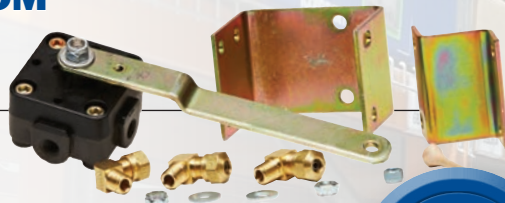

SA016TRP **\$129** ~~\$139~~
Suits Western Star front,
multi-leaf spring

SA020TRP

ALTERNATORS

FROM
\$260

170A @ 25°C
12 month
200,000 kms
warranty

TRP555J **\$260**
J-180 Mount

TRP555P **\$273**
Pad Mount

TRP555J

HEIGHT CONTROL VALVE

MEMBERS FROM
\$79.95

NON-MEMBERS FROM
\$84.95

HV-UN1PAC **\$92.50** ~~\$97.50~~ TRP27000 **\$79.95** ~~\$84.95~~
4 Ports, 1/8" NPT Port size 1/4"

SEE IN STORE FOR COMPLETE RANGE

MEMBERS
SAVE
\$5