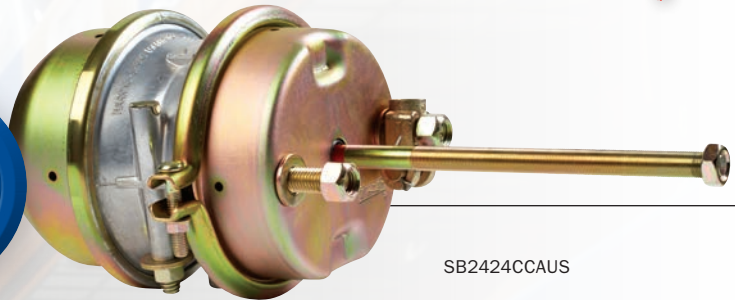

NON-MEMBERS
\$1,725^{ea}

TRP Steering Gears are not just rebuilt,
but completely remanufactured using
only Genuine TRW parts. Each steering
gear is remanufactured to strict
guidelines, adhering to ZF/TRW
standard for OEM specifications.

TAS85123AR TAS85 - suits KW K104

TAS85124AR TAS85 - suits KW T6/T4/T9

TAS85156AR TAS85 - suits KW T408SAR

MEMBERS
SAVE
\$100

FIND YOUR NEAREST DEALER
WWW.TRPPARTS.COM.AU

BRAKE CHAMBERS

MEMBERS FROM
\$49.95

SB2424CCAUS

NON-MEMBERS FROM
\$54.95

FEATURES & BENEFITS

- 8 gauge steel service housing & OE quality springs - reliable operation
- Anodized finish - helps extend the life of the chamber & prevent corrosion
- Heavy duty stamped front housing & mounting hardware - for Australian service conditions
- Tested to SAE Standards
- 12 month warranty