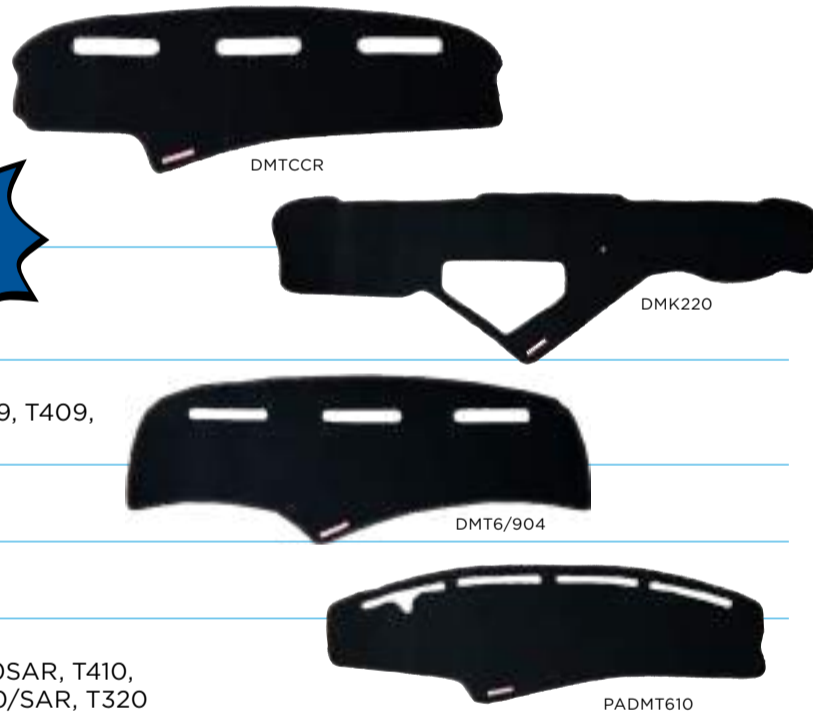

DASH MATS

P MEMBERS FROM
$229

NON-MEMBERS FROM
$279

P MEMBERS
SAVE $50

DMTCCR **P** $229 $279
Suits Kenworth models 2014 onwards T359, T409, T409SAR, T609, T659, T909, C509

DMK220 **P** $245 $295
Suits Kenworth model K220

DMT6/904 **P** $245 $295
Suits Kenworth models T604/904

PADMT610 **P** $245 $295
Suits Kenworth models T360, T360A, T360SAR, T410, T410SAR, T610, T610SAR, T420/SAR, T620/SAR, T320

DOMETIC

DRAWER FRIDGE

P MEMBERS
$975

NON-MEMBERS
$1,125

P MEMBERS
SAVE $150

- 12V/24V compatible
- Compact design
- The compressor can be fitted to the side of the refrigerator (left or right) and up to 1.5 m away
- Temperature control with continuously variable thermostat for improved efficiency
- Convenient access with easy-pull drawer running on roller

CD-30
30L

KENWORTH
GENUINE PARTS

DOOR HANDLE COVER

P MEMBERS FROM
$54.95

NON-MEMBERS FROM
$79.95

P MEMBERS
SAVE $25

- Chrome
- Pair

R22-KW-1000 **P** $54.95 $79.95
Suits Daylite II doors and toolbox

R22-KW-1001 **P** $73.95 $98.95
Suits Kenworth Cab Door